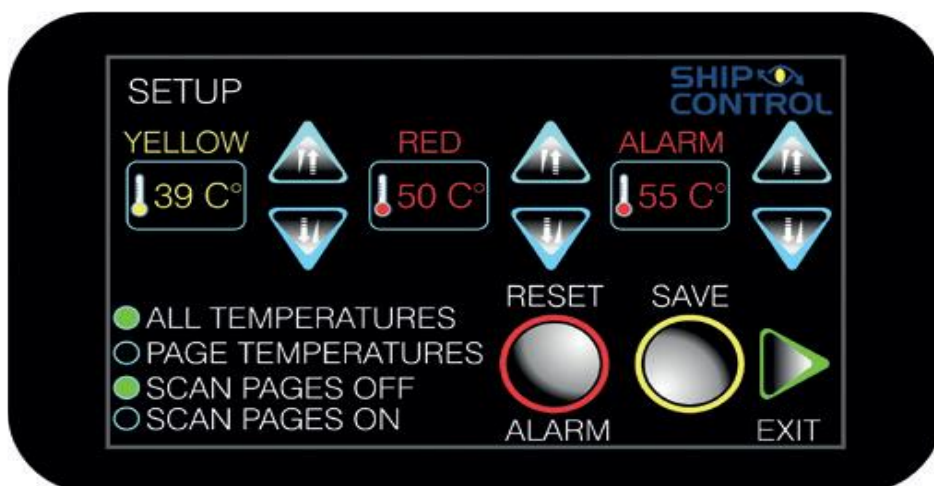

*BTC PRO		
Art.	BTC PRO	€ escluso IVA
B.T.C	Scheda di acquisizione	prezzo su richiesta
DISPLAY TOUCH 5	Pannello visualizzazione touchscreen 5" con cornice di alluminio	prezzo su richiesta
T.S.	Sensore di temperatura con cavo	prezzo su richiesta

*Il BTC Pro è un controller per batterie che controlla la temperatura di ogni singola batteria. Ogni scheda di acquisizione controlla fino a 8 batterie di banchi diversi, in ambienti diversi separati e ricaricate da fonti diverse.