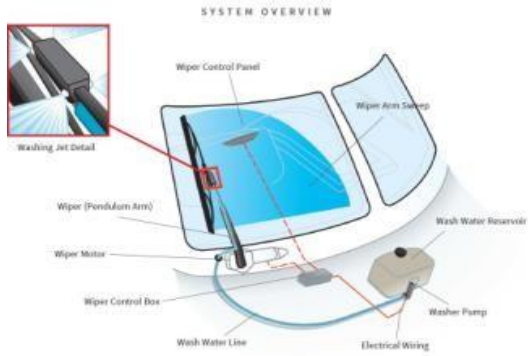

Quotazioni e specifiche tecniche disponibili su richiesta